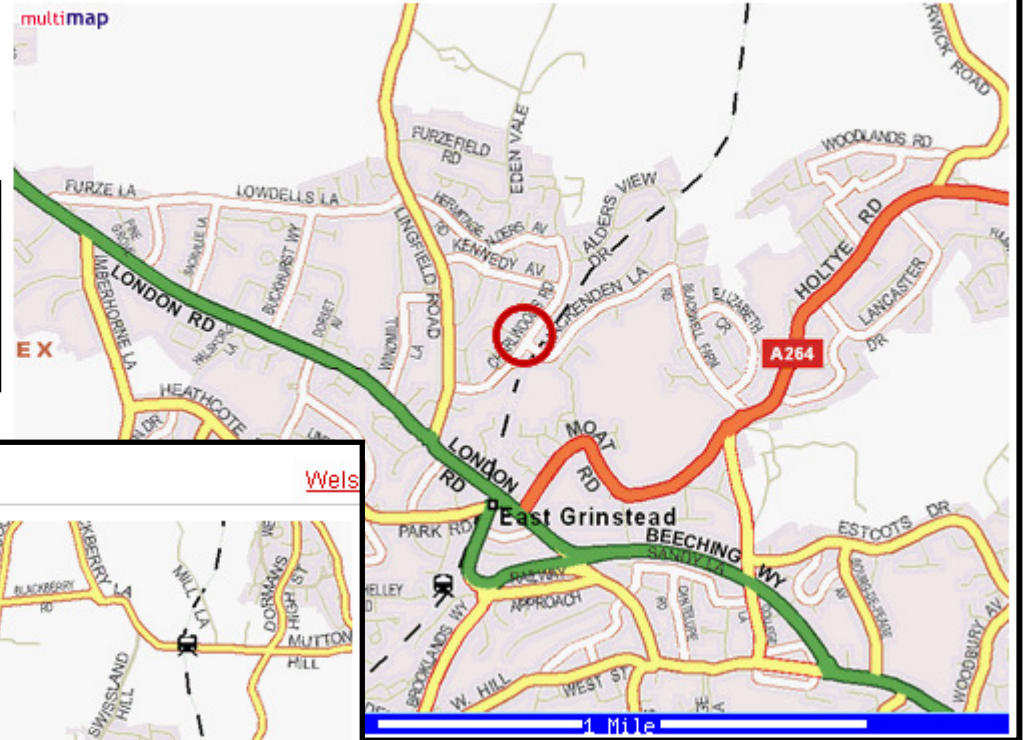

Find a postcode

Find an address

New Life Church
 Jubilee Community Centre
 Charlwoods Road
 EAST GRINSTEAD
 RH19 2HL

Tuesdays;

Kids 6:30pm to 8pm
 Adults 8pm to 9:30pm

Contact;

Paul Crooks 01342 313990

Find a postcode

Find an address

Felbridge Village Hall
 Crawley Down Road
 Felbridge
 EAST GRINSTEAD
 RH19 2NT

Find postage prices

View address label

Find another Postcode

Thursdays;

Adults 8:30pm to 10pm

Contact;

Neil Starks 01342 315372

Paul Crooks 01342 313990

Except

Find a postcode

Find an address

[Wels](#)

The Kings Centre
Moat Road
EAST GRINSTEAD
RH19 3LN

..... Third Thursday for the months of;
March, April, May, June, September,
October, November