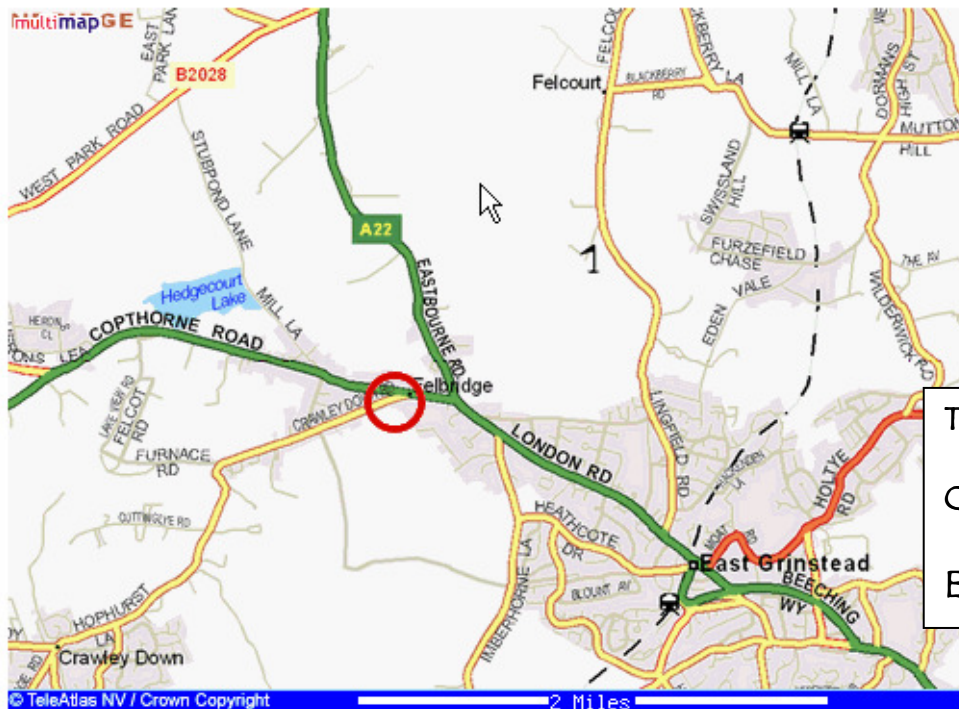

Find a postcode

Find an address

New Life Church
 Jubilee Community Centre
 Charlwoods Road
 EAST GRINSTEAD
 RH19 2HL

Tuesdays;

Kids 6:30pm to 8pm
 Adults 8pm to 9:30pm

Contact;

Paul Crooks 01342 313990

Find a postcode

Find an address

Felbridge Village Hall
 Crawley Down Road
 Felbridge
 EAST GRINSTEAD
 RH19 2NT

Find postage prices

View address label

Find another Postcode

Thursdays;

Adults 8:30pm to 10pm

Contact;

Neil Starks 01342 315372

Paul Crooks 01342 313990

Except

Find a postcode

Find an address

[Wels](#)

The Kings Centre
Moat Road
EAST GRINSTEAD
RH19 3LN

..... Third Thursday for the months of;
March, April, May, June, September,
October, November